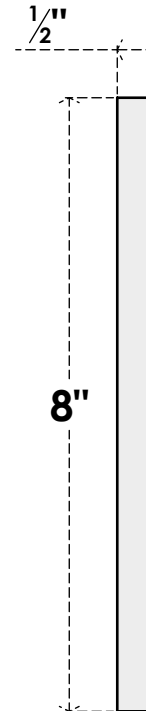

ROSP080X080X050SDG02

8"W X 8"H X 1/2"P STANDARD SEDGWICK BULLSEYE ROSETTE WITH SQUARE EDGE, ARCHITECTURAL GRADE PVC

FRONT

SIDE

EKENA MILLWORK
2300 WEST MAIN ST.
CLARKSVILLE, TX 75426
TOLL FREE: 866-607-0453
WWW.EKENAMILLWORK.COM

NOTES

1. INSTALLATION TO BE COMPLETED IN ACCORDANCE WITH MANUFACTURER'S SPECIFICATIONS.
2. DRAWING MAY NOT BE TO SCALE
3. THIS DRAWING IS INTENDED FOR DESIGN AND PLANNING PURPOSES ONLY.
4. ALL INFORMATION CONTAINED HEREIN WAS CURRENT AT THE TIME OF DEVELOPMENT BUT MUST BE REVIEWED AND APPROVED BY THE PRODUCT MANUFACTURER TO BE CONSIDERED ACCURATE.
5. ARCHITECTURAL GRADE PVC PRODUCTS ARE MADE FROM EXPANDED CELLULAR PVC AND COME NATURALLY WHITE BUT MAY BE PAINTED