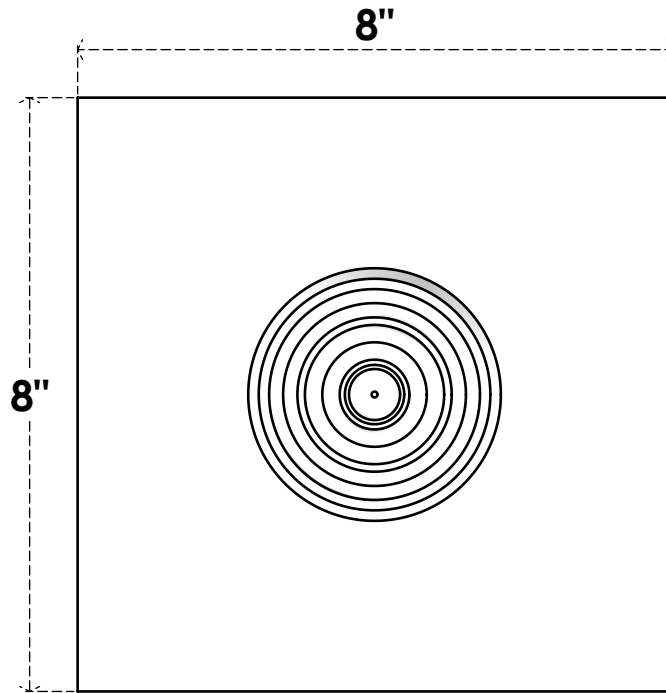

ROSP080X080X050SDG02

8"W X 8"H X 1/2"P STANDARD SEDGWICK BULLSEYE ROSETTE WITH SQUARE EDGE, ARCHITECTURAL GRADE PVC

FRONT

SIDE

EKENA MILLWORK
2300 WEST MAIN ST.
CLARKSVILLE, TX 75426
TOLL FREE: 866-607-0453
WWW.EKENAMILLWORK.COM